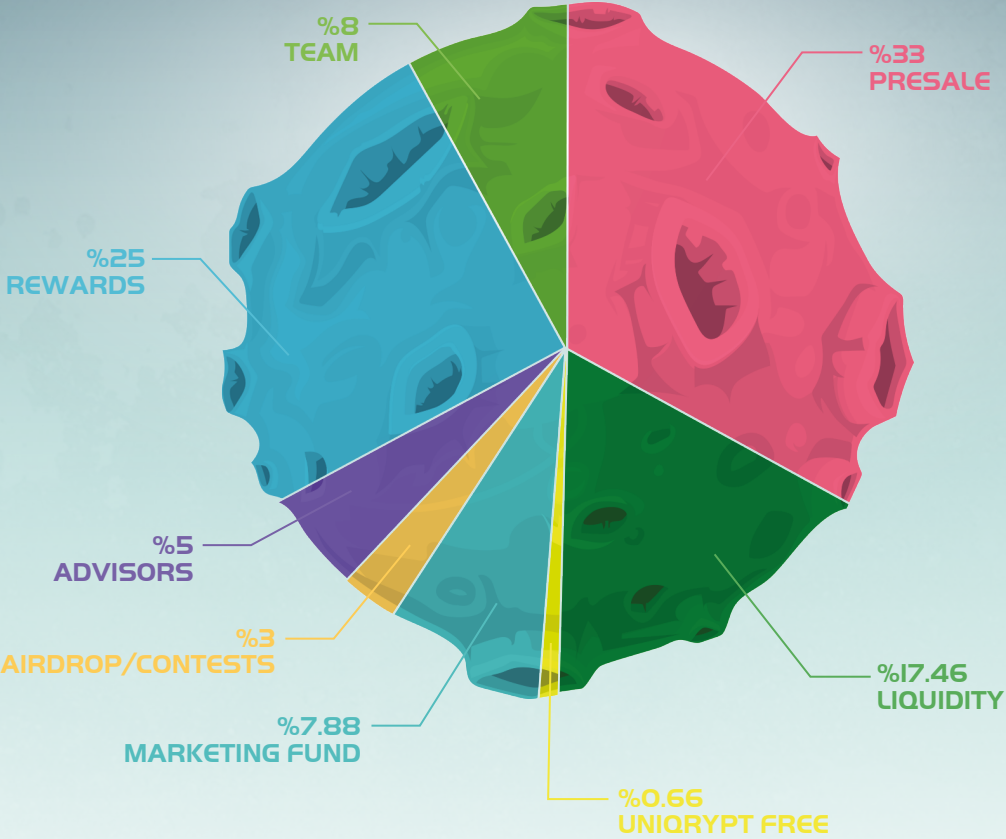

TOKENOMICS

TOTAL SUPPLY IS 1.000.000.000.000

The $SPACESHIB smart contract has been fully audited by top specialized teams. That means next to zero risk to our users and community from potential bad actors. SpaceSHIB will launch on April 1, 2022 and $SPACESHIB Token Pool Tokenomics is fixing.