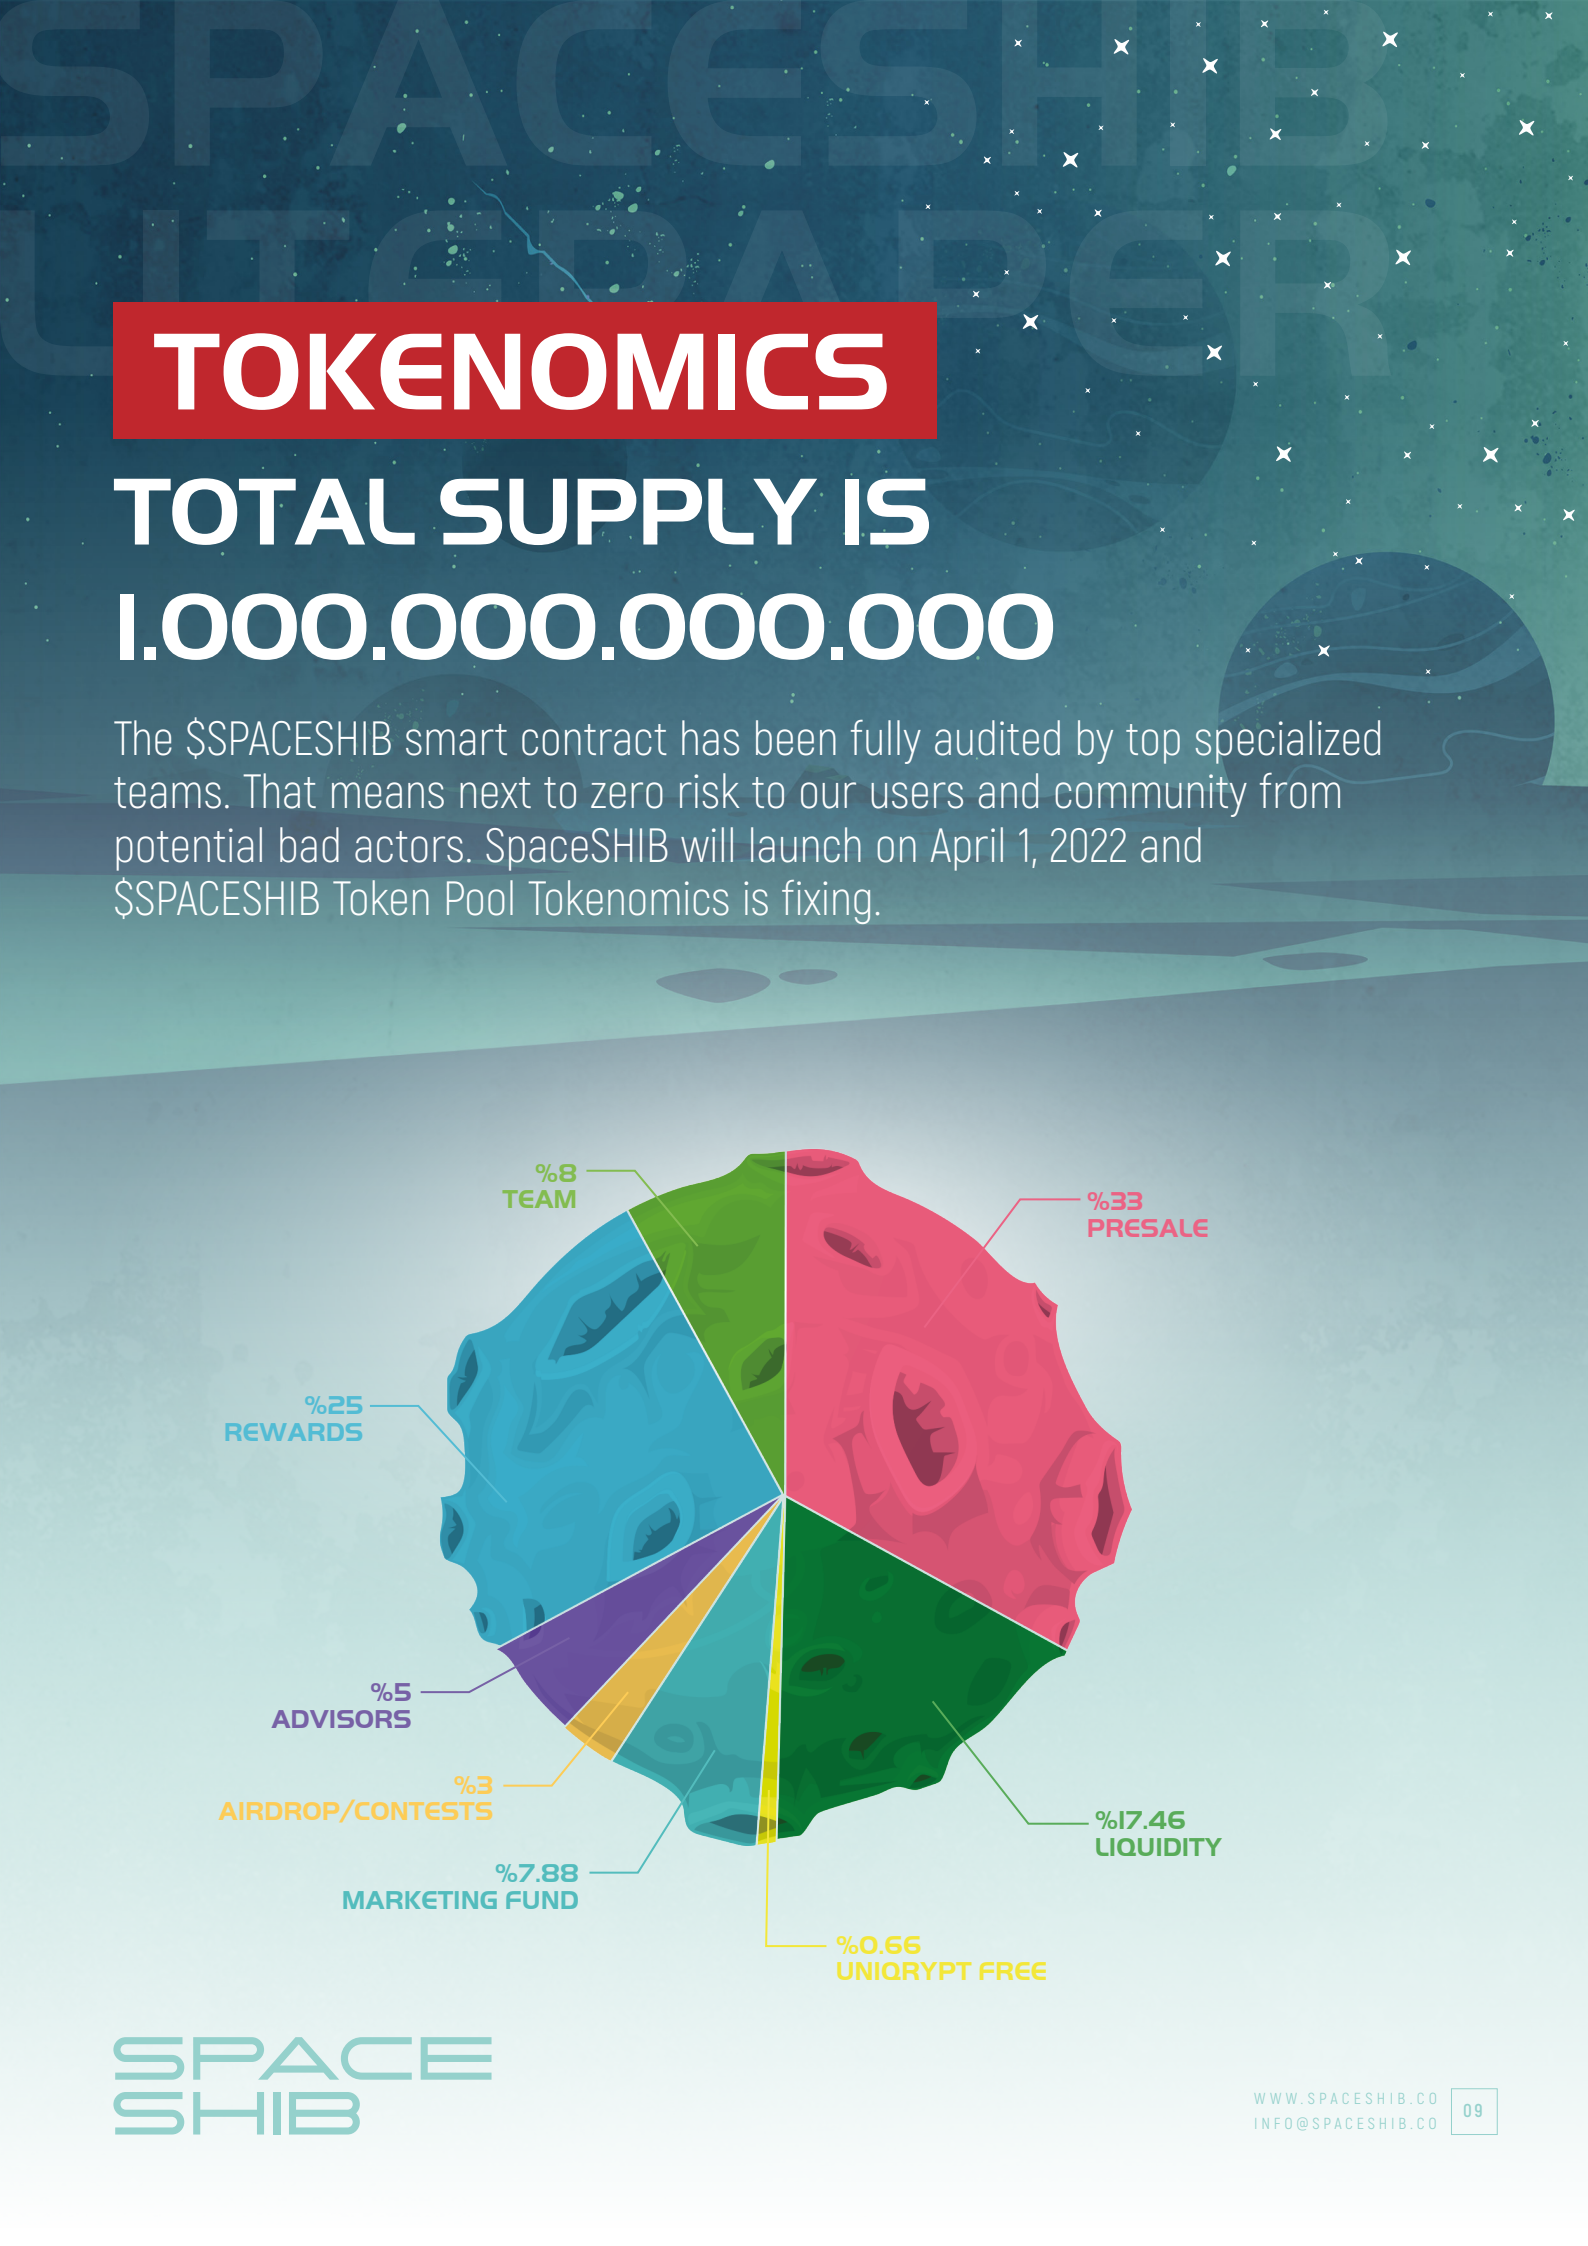

TOKENOMICS

TOTAL SUPPLY IS 1.000.000.000.000

The $SPACESHIB smart contract has been fully audited by top specialized teams. That means next to zero risk to our users and community from potential bad actors. SpaceSHIB will launch on April 1, 2022 and $SPACESHIB Token Pool Tokenomics is fixing.